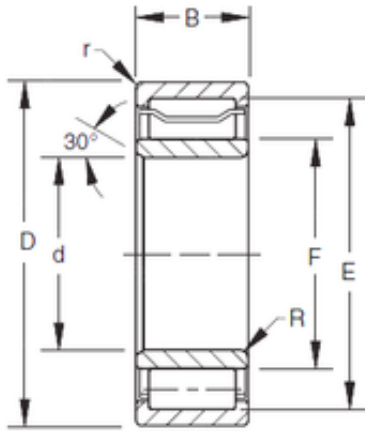

## Bearing A-5244-WM

Bearing No. A-5244-WM

Bore Diameter	220 mm
Outer Diameter	367 mm
d	220 mm
F	260 mm
D	400 mm
E	367 mm
B	133,35 mm
C	133,35 mm
R	9,5 mm
r	3 mm

A-5244-WM Bearing 2D drawings and 3D CAD models