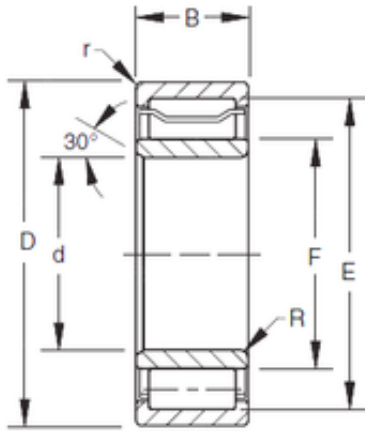

## Bearing A-5228-WS

Bearing No. A-5228-WS

Bore Diameter	140 mm
Outer Diameter	232 mm
d	140 mm
F	165 mm
D	250 mm
E	232 mm
B	82,55 mm
C	82,55 mm
R	4,8 mm
r	2,5 mm

A-5228-WS Bearing 2D drawings and 3D CAD models